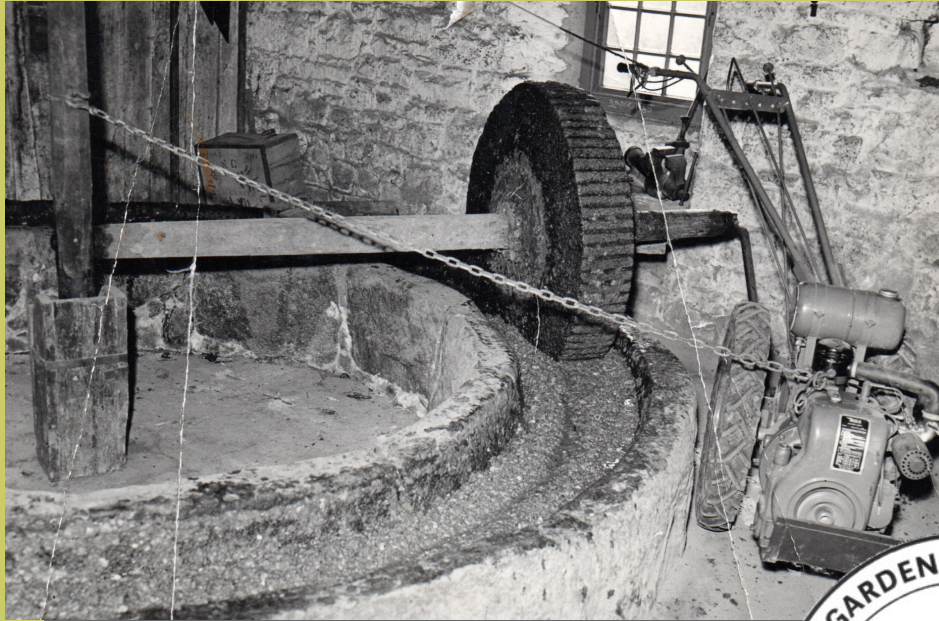

2021 Calendar

Extreme Hedge Cutting.
Photo is believed to be
Spanish in origin .

Barford Atom prototype on Ministry rowcrop trials

January 2021

Mon	Tue	Wed	Thu	Fri	Sat	Sun
				1	2	3
4	5	6	7	8	9	10
11	12	13	14	15	16	17
18	19	20	21	22	23	24
25	26	27	28	29	30	31

Coleby Senior in Jersey being used to power a grain mill. One of the drive wheels has been removed and the Cultivator runs in circles.

February 2021

Mon	Tue	Wed	Thu	Fri	Sat	Sun
1	2	3	4	5	6	7
8	9	10	11	12	13	14
15	16	17	18	19	20	21
22	23	24	25	26	27	28